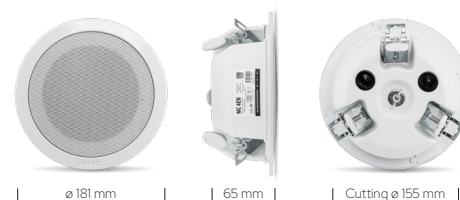

## EN54-24 CERTIFIED CEILING LOUDSPEAKER

MC 4EN is a ceiling-mounted loudspeaker specifically designed for voice evacuation and voice alarm systems. It delivers clear and intelligible speech announcements with a high sound pressure level and optimized mid-frequency response, ensuring dependable performance during emergency situations. The unit features quick-fit clamps for fast and secure installation into false ceilings. Fully compliant with the EN54-24 standard for voice alarm systems.

AMC 2017 - 03  
Revision 2019-03-20  
EN54-24:2008  
1438-CPR-0412  
ISSUE DATE: 17  
TYPE A  
DOP No.: AMC-1611

Technical Specifications	MC 4EN
Rated power	6 W
Transformer power taps	6 W - 3 W - 1,5 W
Transformer impedance	1,67 k $\Omega$ - 3,33 k $\Omega$ - 6,66 k $\Omega$
Sensitivity	77 dB (1 W / 4 m)
Maximum SPL	84 dB (Pmax / 4 m)
Frequency response	110 Hz - 15 kHz
Dispersion at 500 Hz	180° conical
Dispersion at 1000 Hz	180° conical
Dispersion at 2000 Hz	150° conical
Dispersion at 4000 Hz	100° conical
Driver dimensions	4" (100 mm)
Operating temperature	-10° C - +35° C
Dimensions	ø 181 mm x 67,5 mm
Weight	0,76 kg
Material	Steel
Colour	White (RAL 9016), Black (RAL 9017)