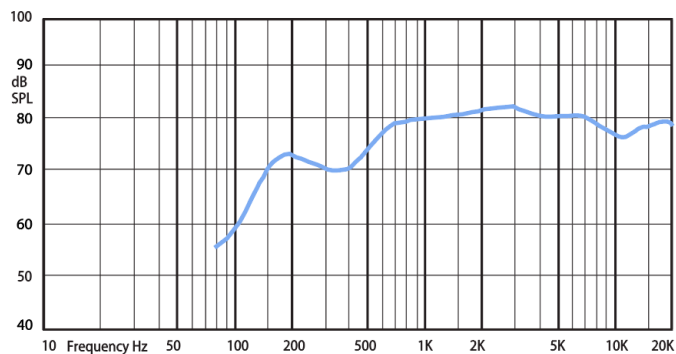

PC 3WP

PLASTIC CEILING LOUDSPEAKER WITH 100 V TRANSFORMER

Frequency response