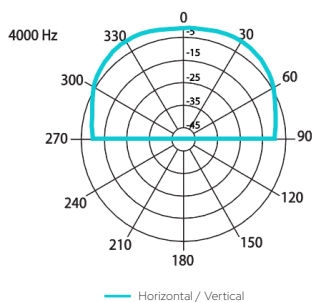

Technical Specifications	PC 3WP
Rated power	6 W
Transformer power taps	6 W - 3 W - 1.5 W
Sensitivity	81 dB (1 W / 1 m)
Maximum SPL	91 dB (Pmax / 1 m) at 2420 Hz
Frequency response	150 Hz – 20 kHz
Dispersion at 1000 Hz	180° conical
Driver dimensions	3" (76 mm)
Protection	IP 54
Dimensions	Ø 115 mm × 85 mm
Weight	0.6 kg
Material	Plastic, aluminum grill
Colour	White (RAL9016)

PC 3WP

PLASTIC CEILING LOUDSPEAKER WITH 100 V TRANSFORMER

Frequency response

Impedance

Horizontal/vertical polar diagrams

Dimensions