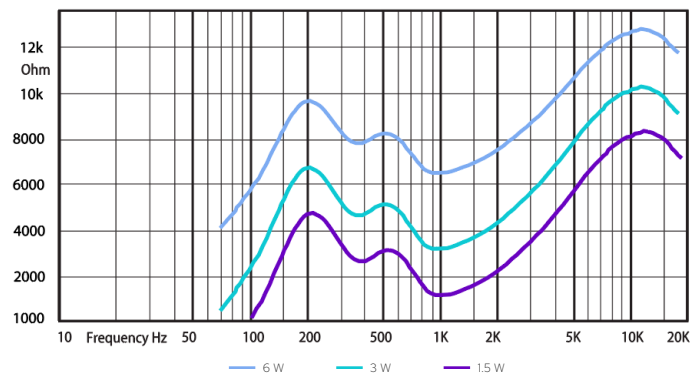

PC 3WP

PLASTIC CEILING LOUDSPEAKER WITH 100 V TRANSFORMER

Impedance

Dimensions