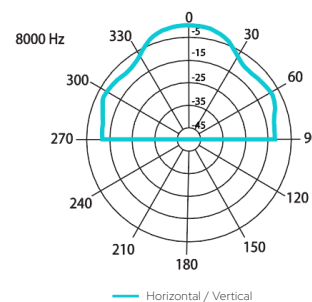

Technical Specifications	PC 3WP
Rated power	6 W
Transformer power taps	6 W - 3 W - 1.5 W
Sensitivity	81 dB (1 W / 1 m)
Maximum SPL	91 dB (Pmax / 1 m) at 2420 Hz
Frequency response	150 Hz – 20 kHz
Dispersion at 1000 Hz	180° conical
Driver dimensions	3" (76 mm)
Protection	IP 54
Dimensions	Ø 115 mm × 85 mm
Weight	0.6 kg
Material	Plastic, aluminum grill
Colour	White (RAL9016)

PC 3WP

PLASTIC CEILING LOUDSPEAKER WITH 100 V TRANSFORMER

Frequency response

Impedance

Horizontal/vertical polar diagrams

Dimensions