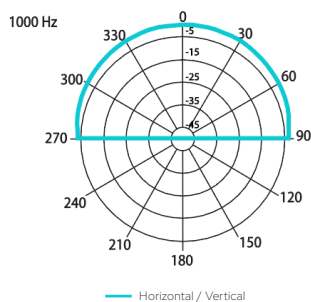

Technical Specifications	PC 3WP
Rated power	6 W
Transformer power taps	6 W - 3 W - 1.5 W
Sensitivity	81 dB (1 W / 1 m)
Maximum SPL	91 dB (Pmax / 1 m) at 2420 Hz
Frequency response	150 Hz – 20 kHz
Dispersion at 1000 Hz	180° conical
Driver dimensions	3" (76 mm)
Protection	IP 54
Dimensions	Ø 115 mm × 85 mm
Weight	0.6 kg
Material	Plastic, aluminum grill
Colour	White (RAL9016)

PC 3WP

PLASTIC CEILING LOUDSPEAKER WITH 100 V TRANSFORMER

Frequency response

Impedance

Horizontal/vertical polar diagrams

Dimensions