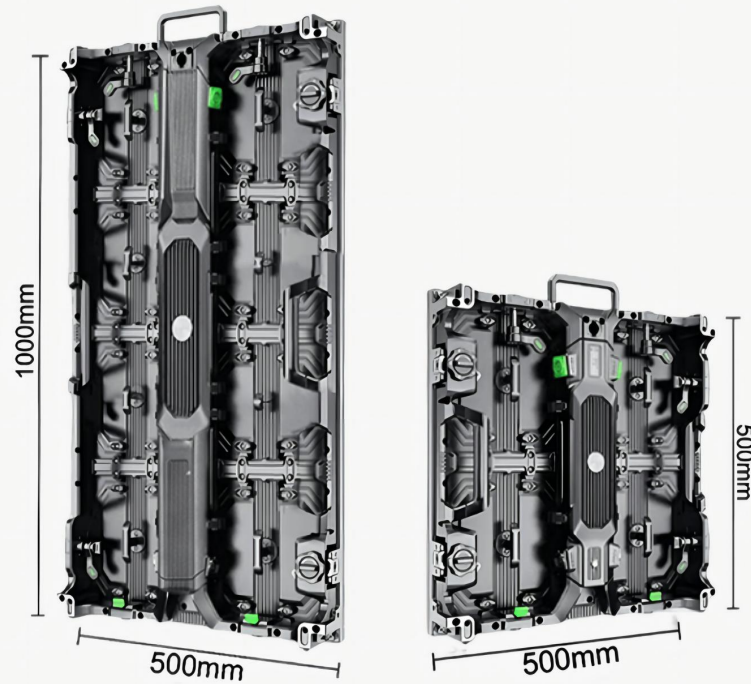

IR3 H Series

Indoor Rental LED Display

P1.56,P1.9,P2.6,P2.9,P3.9,P4.8

Great Cabinet Design

Light Weight

Seamless Connection

Excellent Performance

Curve Capabilities

Easy Repair

1,920Hz ~ 3,840Hz

Various Shapes

Product Description

Great Cabinet Design

To meet the requirements of customers in different application scenarios, 2 cabinet sizes are available. One of the cabinet size is 500mm x 500mm, and another one is 500mm x 1000mm, which makes installation flexible during the event.

Light Weight

As the cabinet uses die-cast aluminum material, the weight of the panel is only 9 kgs, and it has great heat dissipation.

Removable power supply

The power supply box is easy to disassemble, you only need to open the button next to the box, and you can easily replace it.

Curved Design

The lock is very secure and strong. It can be designed to be curved to form a curved screen from -15° (convex) to $+15^{\circ}$ (concave).

Excellent visual effort

With its excellent video performance, create an immersive and dynamic visual experience. Provide viewers with a dynamic and engaging visual experience.