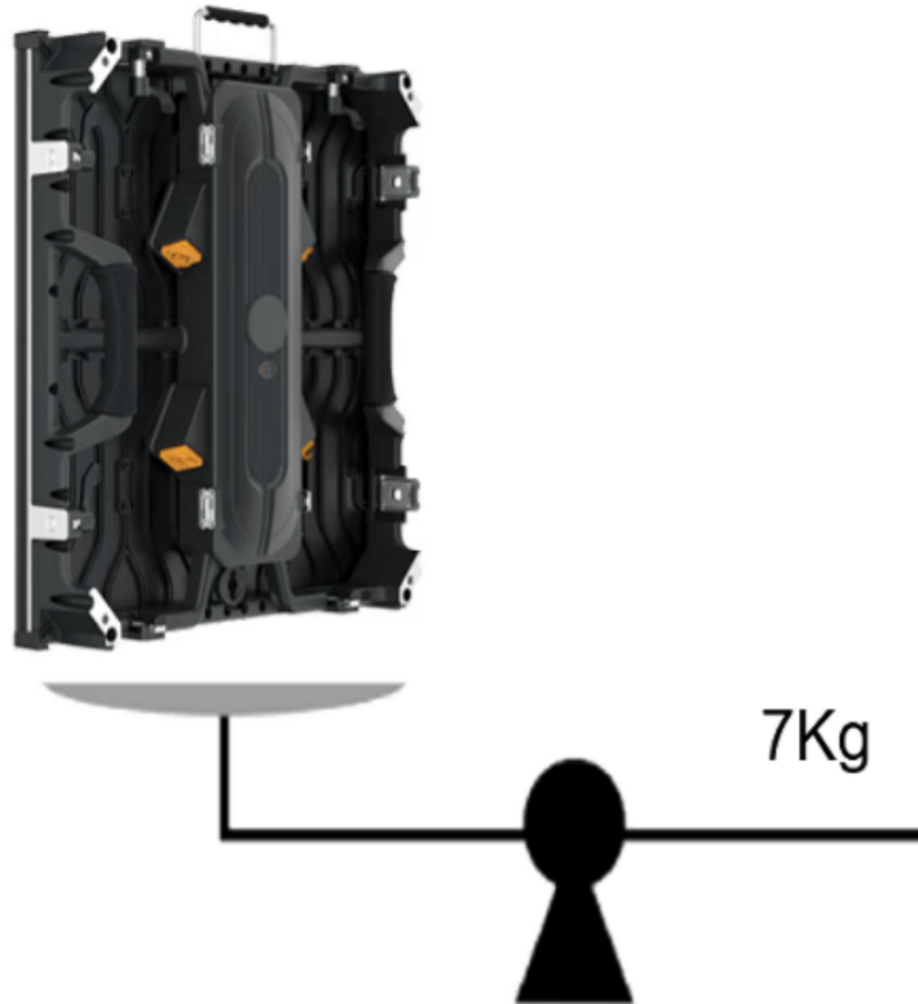

IR1 K Series

Indoor LED Display for Rental

P1.56, P1.9, P2.6, P2.9, P3.91, P4.81 500/1000

Great Cabinet Design

Light Weight

Seamless
Connection

Excellent
Performance

Curve Capabilities

Easy Repair

1,920Hz ~ 3,840Hz

Various Shapes

Product Description

Great Cabinet Design

Handle on the top brings convenience. Protectors on the corner to protect the LEDs and cabinet. Fast lock for quick installation

Two options: 500*500mm, 500*1000mm

Light Weight

As the cabinet uses die-cast aluminum material, the weight of the panel is only 7 kgs, and it has great heat dissipation.

Corner Protection

Each cabinet corners are equipped with protectors, which can protect the cabinet and LEDs from damage caused by accidental collision.

Curved Design

The lock is very secure and strong. It can be designed to be curved to form a curved screen from -15° (convex) to $+15^{\circ}$ (concave).

Excellent visual effort

With its excellent video performance, create an immersive and dynamic visual experience. Provide viewers with a dynamic and engaging visual experience.