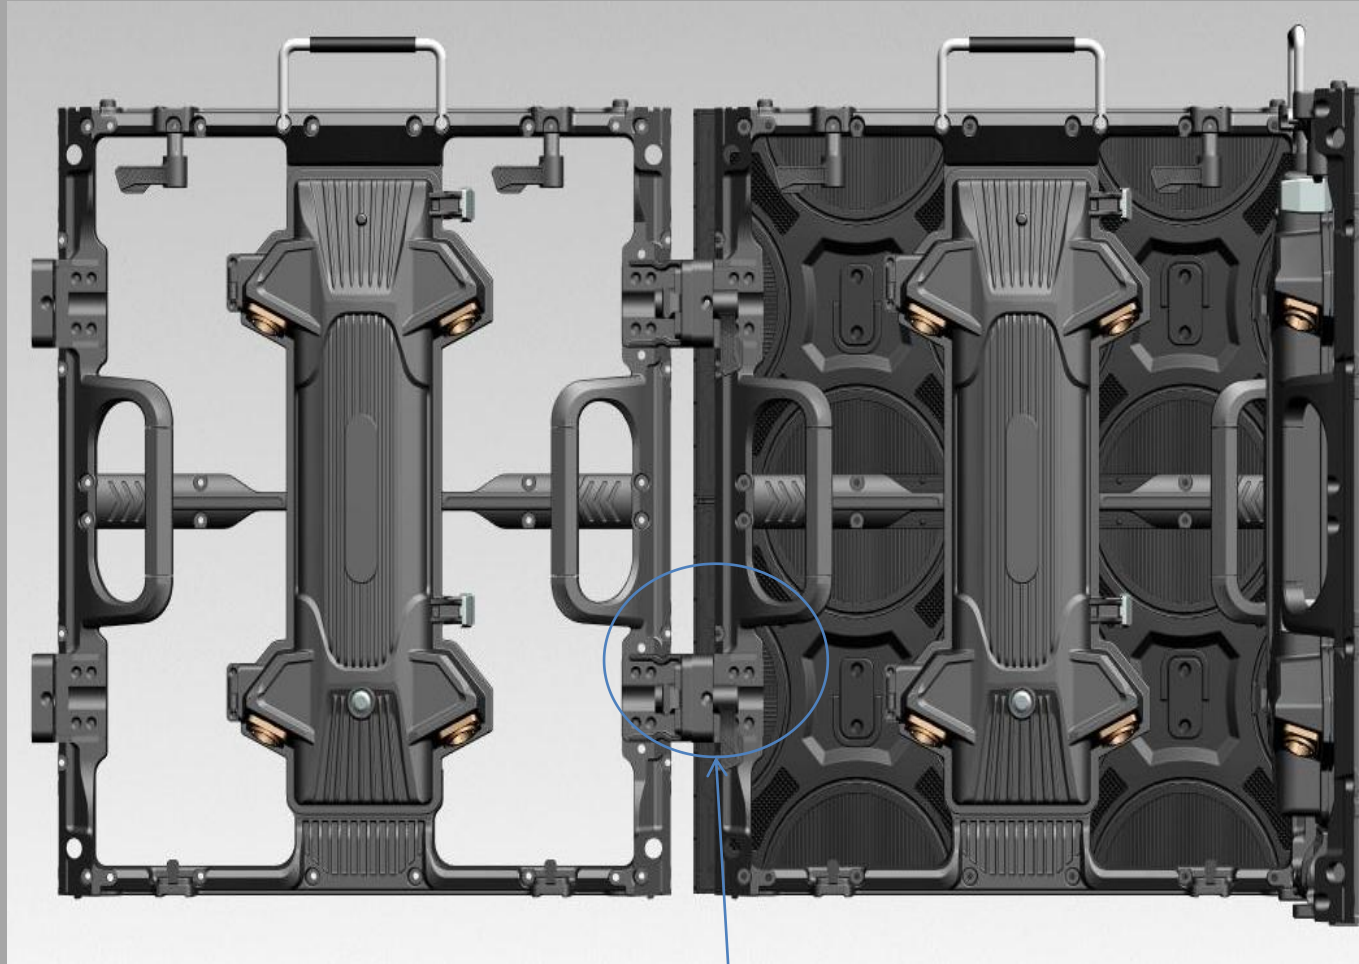

1 500S Box appearance

Straight Cabinet

Arc Cabinet

45° Cabinet

The 45-degree special lock can be quickly disassembled to achieve 45-degree + straight + arc function switching

2 1000-S Box appearance

Straight Cabinet

The S cabinet can be assembled with the N cabinet

500N

500S

9

45° Assembly of straight screen

The 45-degree cabinet can be replaced with an L block to achieve flat function switching

10 / 45° Screen

1.1 Spacing series