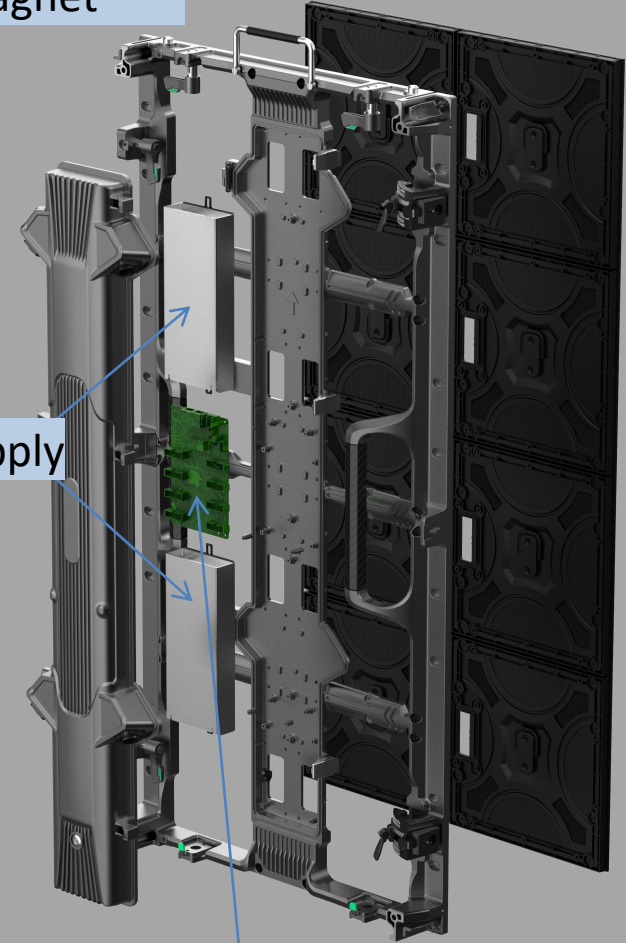

5 Box specification

Module front and rear maintenance cabinet Adorption Magnet

1PCS Power Supply

systemboard

2PCS Power Supply

systemboard

magnet assembly

7 Assembly of straight screen 1000S and 500S

The S cabinet can be assembled with the N cabinet

500N

500S

9

45° Assembly of straight screen

The 45-degree cabinet can be replaced with an L block to achieve flat function switching

10 / 45° Screen

1.1 Spacing series