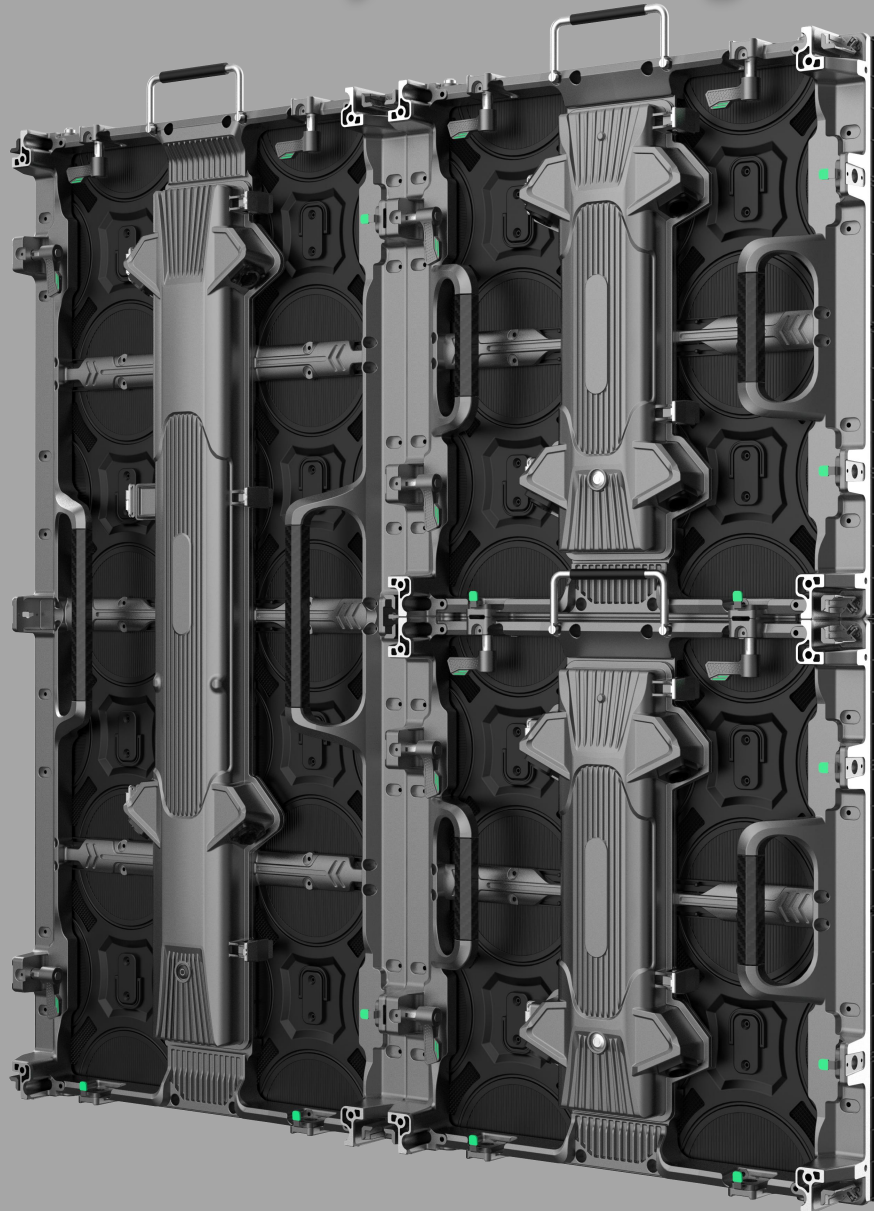

500S&1000S specification

P3.91/P4.81/P2.976/P2.604

product name	500×500-S indoor&outdoor Cabinet 500×1000-S indoor&outdoor Cabinet
Module specification	250mmx250mm P3.91/P4.81/P2.976/P2.604
Cabinet Size	500x500、 500mm×1000mm×62mm
Weight	500x500 is 2.85kg、 1000x500 is 4.3kg (Aluminum door)
Cabinet Color	Silver
Door Color	Silver
Installation	Hoisting and fixed installation
Single box Module number	500x500 is Four modules per Cabinet 、 1000x500 is Eight modules per Cabinet
Environment	(IP65) Outdoor- Ip65 or Indoor
Standard accessories	door plank、 handle 、 locating pins 、 quicklocks 、 power strip, connectingpiece

1 500S Box appearance

Straight Cabinet

Arc Cabinet

45° Cabinet

The 45-degree special lock can be quickly disassembled to achieve 45-degree + straight + arc function switching

2 1000-S Box appearance

Straight Cabinet

5 Box specification

Module front and rear maintenance cabinet Adorption Magnet

1PCS Power Supply

systemboard

2PCS Power Supply

systemboard

magnet assembly

7 Assembly of straight screen 1000S and 500S

The S cabinet can be assembled with the N cabinet

500N

500S

9

45° Assembly of straight screen

The 45-degree cabinet can be replaced with an L block to achieve flat function switching

10 / 45° Screen

1.1 Spacing series