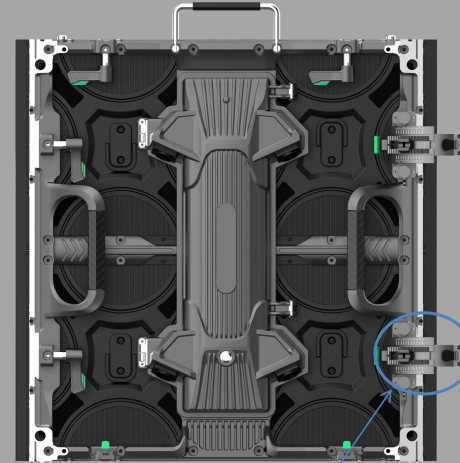

500S&1000S specification

P3.91/P4.81/P2.976/P2.604

product name	500×500-S indoor&outdoor Cabinet 500×1000-S indoor&outdoor Cabinet
Module specification	250mmx250mm P3.91/P4.81/P2.976/P2.604
Cabinet Size	500x500、 500mm×1000mm×62mm
Weight	500x500 is 2.85kg、 1000x500 is 4.3kg (Aluminum door)
Cabinet Color	Silver
Door Color	Silver
Installation	Hoisting and fixed installation
Single box Module number	500x500 is Four modules per Cabinet 、 1000x500 is Eight modules per Cabinet
Environment	(IP65) Outdoor- Ip65 or Indoor
Standard accessories	door plank、 handle 、 locating pins 、 quicklocks 、 power strip, connectingpiece

1 500S Box appearance

Straight Cabinet

Arc Cabinet

45° Cabinet

The 45-degree special lock can be quickly disassembled to achieve 45-degree + straight + arc function switching

2 1000-S Box appearance

Straight Cabinet

Arc Cabinet

45° Cabinet

→ The 45-degree special lock can be quickly disassembled to achieve 45-degree + straight + arc function switching

2 Hoisting and fixed installation

1 Cabinet Features

The cabinet is lightweight
500S cabinet 2.85KG 1000S cabinet 4.3KG

The S cabinet can be assembled with the N cabinet

500N

500S

9

45° Assembly of straight screen

The 45-degree cabinet can be replaced with an L block to achieve flat function switching

10 / 45° Screen

1.1 Spacing series