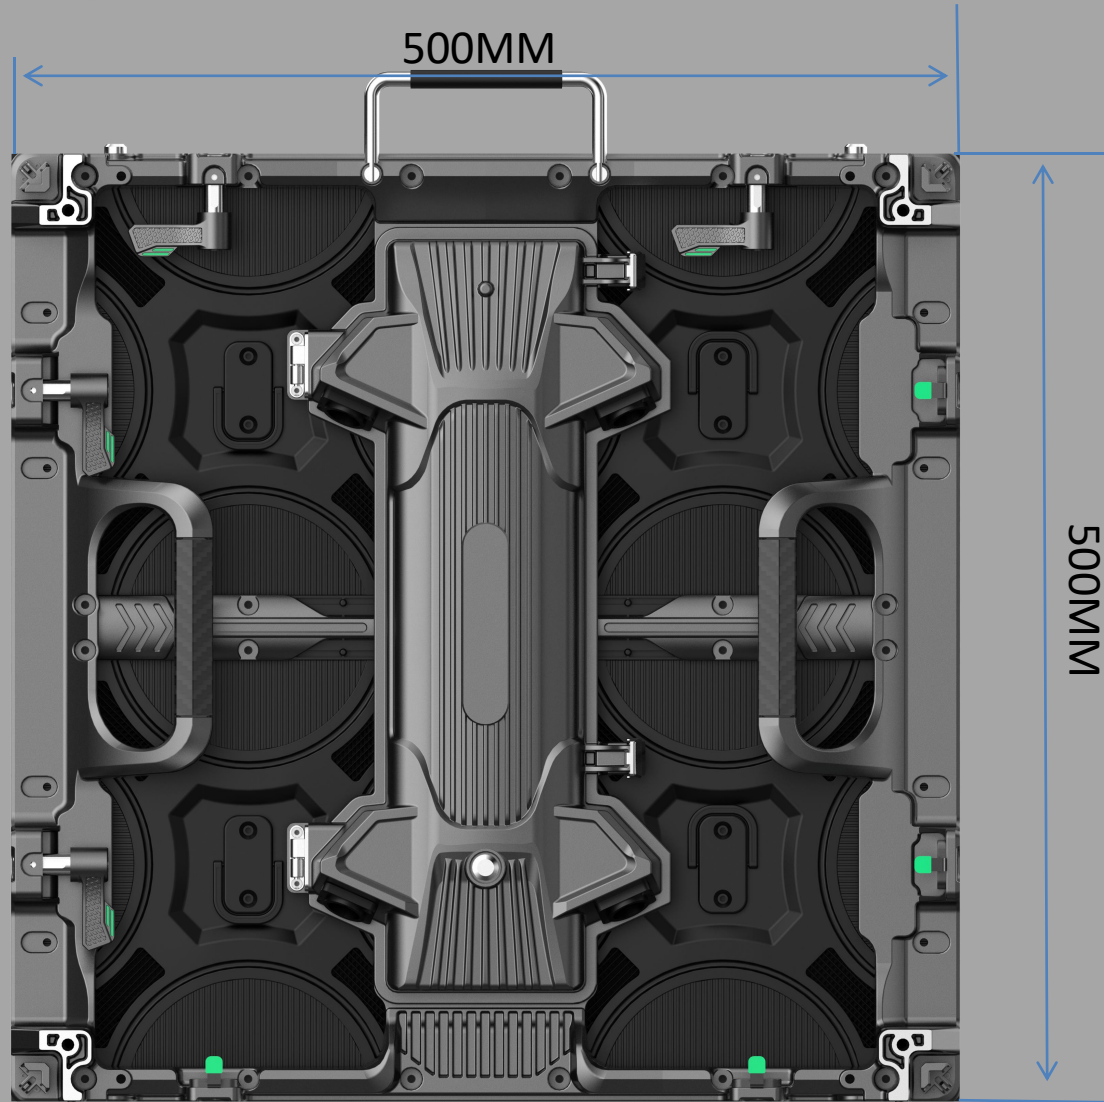

5 Box specification