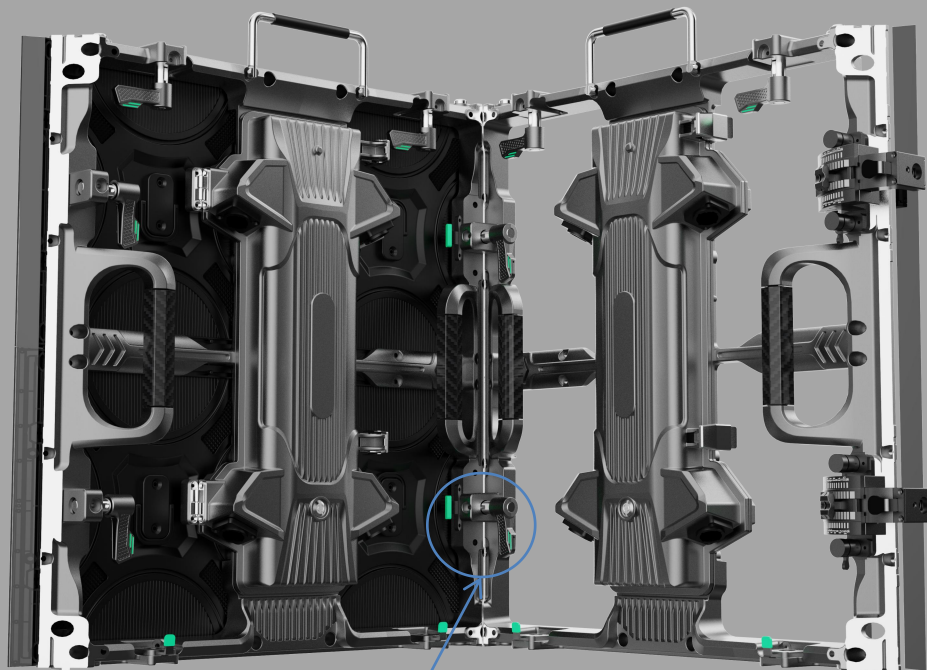

500S&1000S specification

P3.91/P4.81/P2.976/P2.604

product name	500×500-S indoor&outdoor Cabinet 500×1000-S indoor&outdoor Cabinet
Module specification	250mmx250mm P3.91/P4.81/P2.976/P2.604
Cabinet Size	500x500、 500mm×1000mm×62mm
Weight	500x500 is 2.85kg、 1000x500 is 4.3kg (Aluminum door)
Cabinet Color	Silver
Door Color	Silver
Installation	Hoisting and fixed installation
Single box Module number	500x500 is Four modules per Cabinet 、 1000x500 is Eight modules per Cabinet
Environment	(IP65) Outdoor- Ip65 or Indoor
Standard accessories	door plank、 handle 、 locating pins 、 quicklocks 、 power strip, connectingpiece

1 500S Box appearance

Straight Cabinet

Arc Cabinet

45° Cabinet

The 45-degree special lock can be quickly disassembled to achieve 45-degree + straight + arc function switching

2 1000-S Box appearance

Straight Cabinet

The S cabinet can be assembled with the N cabinet

500N

500S

9

45° Assembly of straight screen

The 45-degree cabinet can be replaced with an L block to achieve flat function switching

10 / 45° Screen

1.1 Spacing series