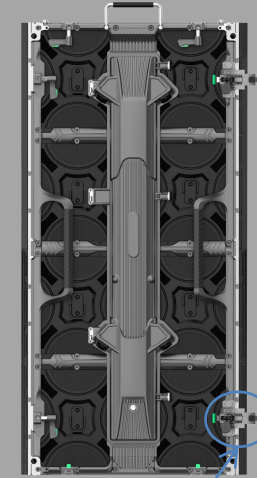

500S&1000S specification

P3.91/P4.81/P2.976/P2.604

product name	500×500-S indoor&outdoor Cabinet 500×1000-S indoor&outdoor Cabinet
Module specification	250mmx250mm P3.91/P4.81/P2.976/P2.604
Cabinet Size	500x500、 500mm×1000mm×62mm
Weight	500x500 is 2.85kg、 1000x500 is 4.3kg (Aluminum door)
Cabinet Color	Silver
Door Color	Silver
Installation	Hoisting and fixed installation
Single box Module number	500x500 is Four modules per Cabinet 、 1000x500 is Eight modules per Cabinet
Environment	(IP65) Outdoor- Ip65 or Indoor
Standard accessories	door plank、 handle 、 locating pins 、 quicklocks 、 power strip, connectingpiece

1 500S Box appearance

Straight Cabinet

Arc Cabinet

45° Cabinet

The 45-degree special lock can be quickly disassembled to achieve 45-degree + straight + arc function switching

2 1000-S Box appearance

Straight Cabinet

Arc Cabinet

45° Cabinet

→ The 45-degree special lock can be quickly disassembled to achieve 45-degree + straight + arc function switching

2 Hoisting and fixed installation

1 Cabinet Features

The cabinet is lightweight
500S cabinet 2.85KG 1000S cabinet 4.3KG

The S cabinet can be assembled with the N cabinet

500N

500S

9

45° Assembly of straight screen

The 45-degree cabinet can be replaced with an L block to achieve flat function switching

10 / 45° Screen

1.1 Spacing series