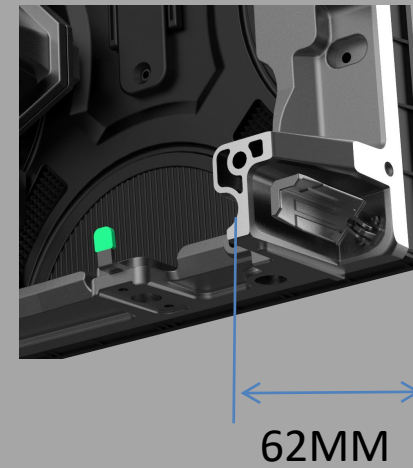

5 Box specification