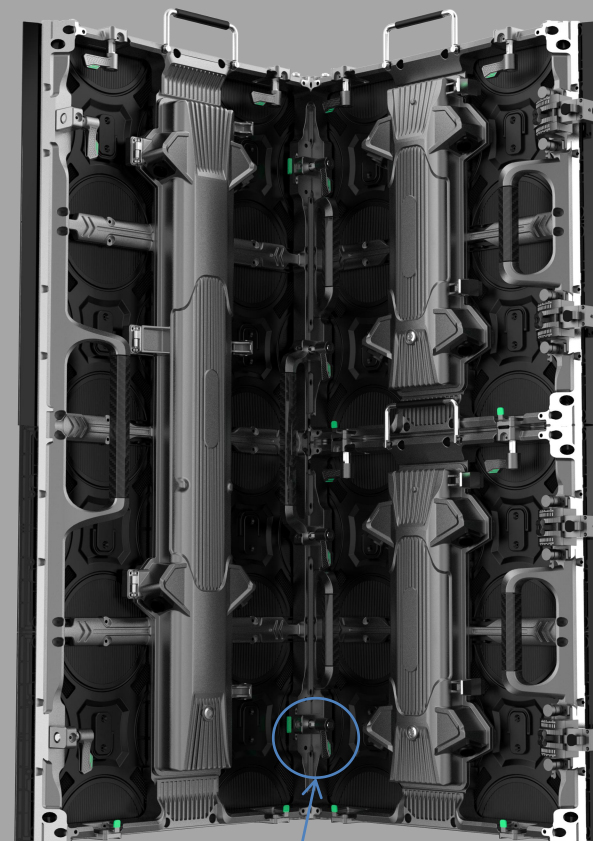

500S&1000S specification

P3.91/P4.81/P2.976/P2.604

product name	500×500-S indoor&outdoor Cabinet 500×1000-S indoor&outdoor Cabinet
Module specification	250mmx250mm P3.91/P4.81/P2.976/P2.604
Cabinet Size	500x500、 500mm×1000mm×62mm
Weight	500x500 is 2.85kg、 1000x500 is 4.3kg (Aluminum door)
Cabinet Color	Silver
Door Color	Silver
Installation	Hoisting and fixed installation
Single box Module number	500x500 is Four modules per Cabinet 、 1000x500 is Eight modules per Cabinet
Environment	(IP65) Outdoor- Ip65 or Indoor
Standard accessories	door plank、 handle 、 locating pins 、 quicklocks 、 power strip, connectingpiece

1 500S Box appearance

Straight Cabinet

Arc Cabinet

45° Cabinet

The 45-degree special lock can be quickly disassembled to achieve 45-degree + straight + arc function switching

2 1000-S Box appearance

Straight Cabinet

The S cabinet can be assembled with the N cabinet

500N

500S

9

45° Assembly of straight screen

The 45-degree cabinet can be replaced with an L block to achieve flat function switching

10 / 45° Screen

1.1 Spacing series