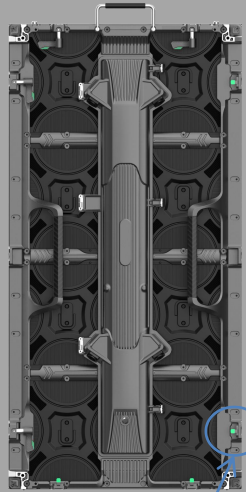

500S&1000S specification

P3.91/P4.81/P2.976/P2.604

product name	500×500-S indoor&outdoor Cabinet 500×1000-S indoor&outdoor Cabinet
Module specification	250mmx250mm P3.91/P4.81/P2.976/P2.604
Cabinet Size	500x500、 500mm×1000mm×62mm
Weight	500x500 is 2.85kg、 1000x500 is 4.3kg (Aluminum door)
Cabinet Color	Silver
Door Color	Silver
Installation	Hoisting and fixed installation
Single box Module number	500x500 is Four modules per Cabinet 、 1000x500 is Eight modules per Cabinet
Environment	(IP65) Outdoor- Ip65 or Indoor
Standard accessories	door plank、 handle 、 locating pins 、 quicklocks 、 power strip, connectingpiece

1 500S Box appearance

Straight Cabinet

Arc Cabinet

45° Cabinet

The 45-degree special lock can be quickly disassembled to achieve 45-degree + straight + arc function switching

2 1000-S Box appearance

Straight Cabinet

Arc Cabinet

45° Cabinet

→ The 45-degree special lock can be quickly disassembled to achieve 45-degree + straight + arc function switching

2 Hoisting and fixed installation

1 Cabinet Features

The cabinet is lightweight
500S cabinet 2.85KG 1000S cabinet 4.3KG

The S cabinet can be assembled with the N cabinet

500N

500S

9

45° Assembly of straight screen

The 45-degree cabinet can be replaced with an L block to achieve flat function switching

10 / 45° Screen

1.1 Spacing series