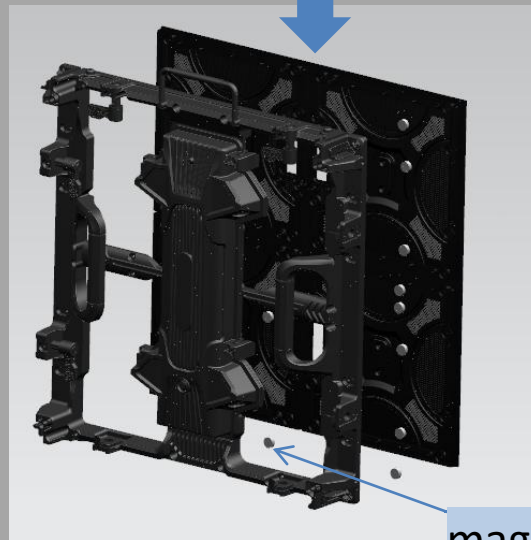

1 500S Box appearance

Straight Cabinet

Arc Cabinet

45° Cabinet

The 45-degree special lock can be quickly disassembled to achieve 45-degree + straight + arc function switching

2 1000-S Box appearance

Straight Cabinet

Arc Cabinet

45° Cabinet

→ The 45-degree special lock can be quickly disassembled to achieve 45-degree + straight + arc function switching

2 Hoisting and fixed installation

1 Cabinet Features

The cabinet is lightweight
500S cabinet 2.85KG 1000S cabinet 4.3KG

5 Box specification

Module front and rear maintenance cabinet Adorption Magnet

1PCS Power Supply

systemboard

2PCS Power Supply

systemboard

magnet assembly

7 Assembly of straight screen 1000S and 500S

The S cabinet can be assembled with the N cabinet

500N

500S

9

45° Assembly of straight screen

The 45-degree cabinet can be replaced with an L block to achieve flat function switching

10 / 45° Screen

1.1 Spacing series