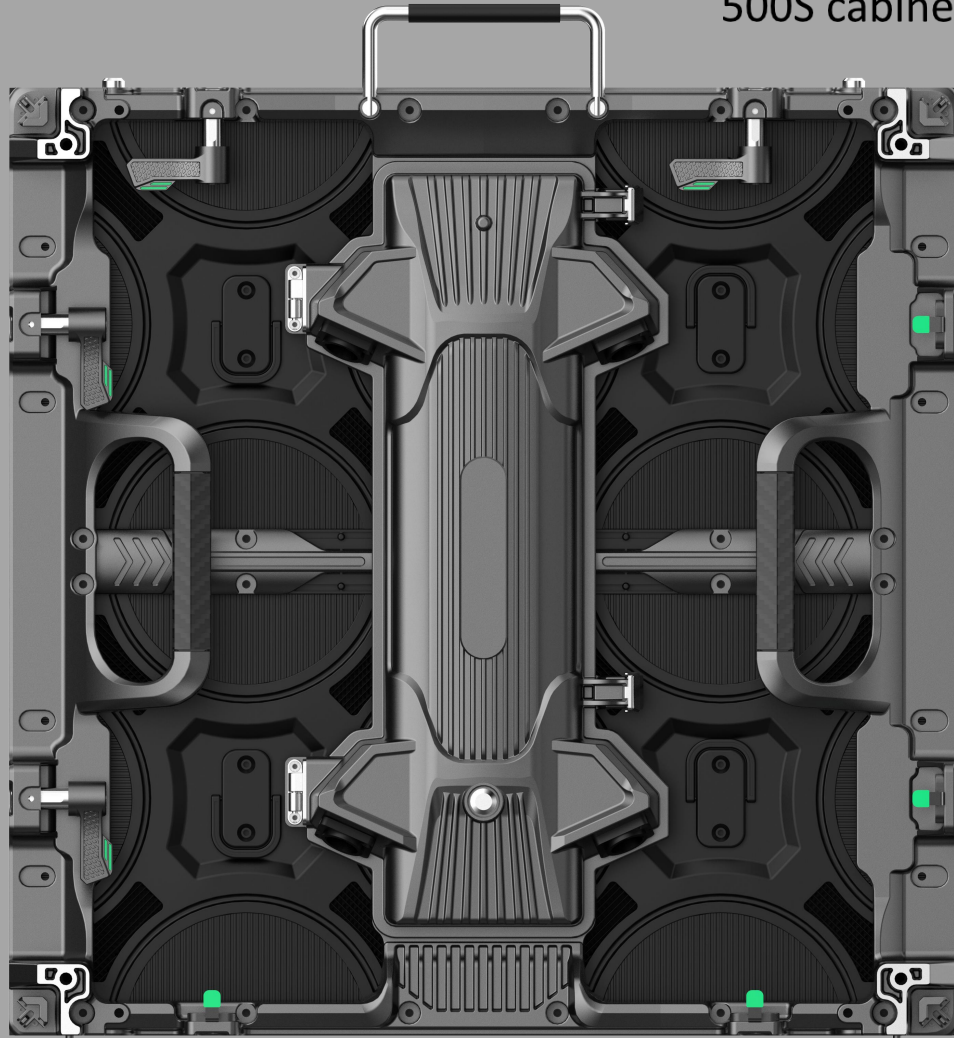

500S&1000S specification

P3.91/P4.81/P2.976/P2.604

product name	500×500-S indoor&outdoor Cabinet 500×1000-S indoor&outdoor Cabinet
Module specification	250mmx250mm P3.91/P4.81/P2.976/P2.604
Cabinet Size	500x500、 500mm×1000mm×62mm
Weight	500x500 is 2.85kg、 1000x500 is 4.3kg (Aluminum door)
Cabinet Color	Silver
Door Color	Silver
Installation	Hoisting and fixed installation
Single box Module number	500x500 is Four modules per Cabinet 、 1000x500 is Eight modules per Cabinet
Environment	(IP65) Outdoor- Ip65 or Indoor
Standard accessories	door plank、 handle 、 locating pins 、 quicklocks 、 power strip, connectingpiece

1 500S Box appearance

Straight Cabinet

Arc Cabinet

45° Cabinet

The 45-degree special lock can be quickly disassembled to achieve 45-degree + straight + arc function switching

2 1000-S Box appearance

Straight Cabinet

Arc Cabinet

45° Cabinet

→ The 45-degree special lock can be quickly disassembled to achieve 45-degree + straight + arc function switching

2 Hoisting and fixed installation

1 Cabinet Features

The cabinet is lightweight
500S cabinet 2.85KG 1000S cabinet 4.3KG

The S cabinet can be assembled with the N cabinet

500N

500S

9

45° Assembly of straight screen

The 45-degree cabinet can be replaced with an L block to achieve flat function switching

10 / 45° Screen

1.1 Spacing series