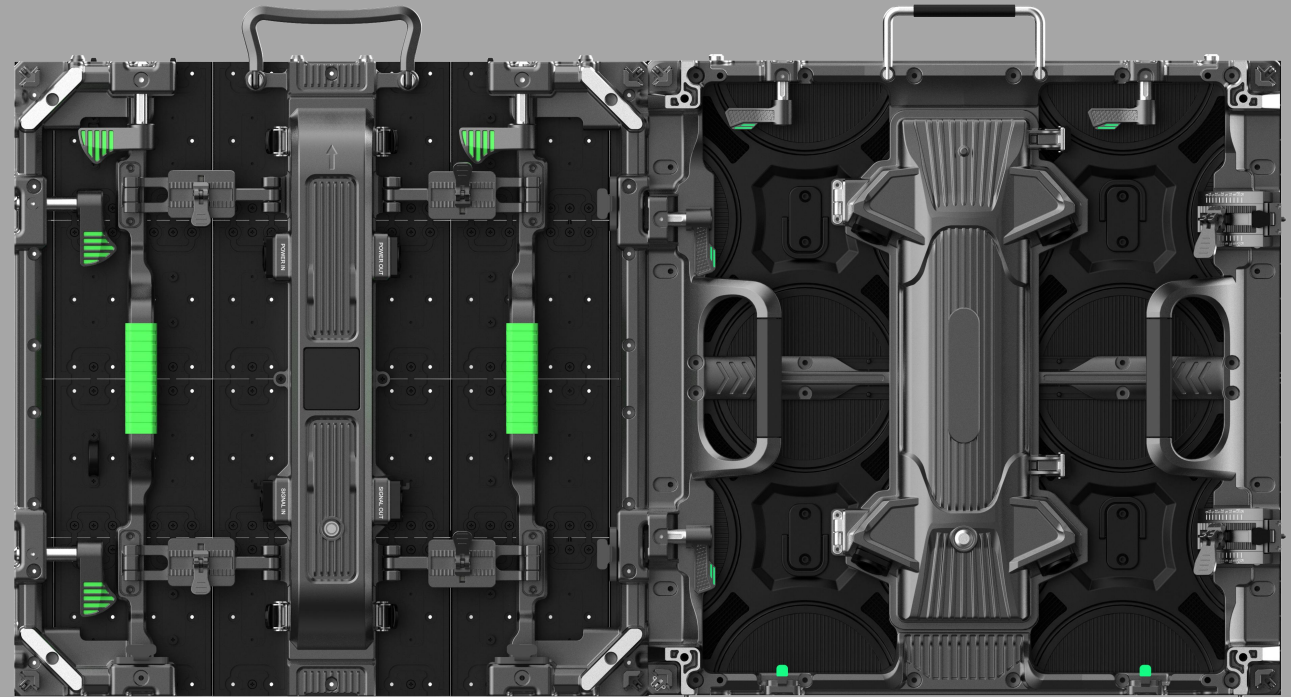

500S&1000S specification

P3.91/P4.81/P2.976/P2.604

product name	500×500-S indoor&outdoor Cabinet 500×1000-S indoor&outdoor Cabinet
Module specification	250mmx250mm P3.91/P4.81/P2.976/P2.604
Cabinet Size	500x500、 500mm×1000mm×62mm
Weight	500x500 is 2.85kg、 1000x500 is 4.3kg (Aluminum door)
Cabinet Color	Silver
Door Color	Silver
Installation	Hoisting and fixed installation
Single box Module number	500x500 is Four modules per Cabinet 、 1000x500 is Eight modules per Cabinet
Environment	(IP65) Outdoor- Ip65 or Indoor
Standard accessories	door plank、 handle 、 locating pins 、 quicklocks 、 power strip, connectingpiece

1 500S Box appearance

Straight Cabinet

Arc Cabinet

45° Cabinet

The 45-degree special lock can be quickly disassembled to achieve 45-degree + straight + arc function switching

2 1000-S Box appearance

Straight Cabinet

Arc Cabinet

45° Cabinet

→ The 45-degree special lock can be quickly disassembled to achieve 45-degree + straight + arc function switching

2 Hoisting and fixed installation

1 Cabinet Features

The cabinet is lightweight
500S cabinet 2.85KG 1000S cabinet 4.3KG

The S cabinet can be assembled with the N cabinet

500N

500S

9

45° Assembly of straight screen

The 45-degree cabinet can be replaced with an L block to achieve flat function switching

10 / 45° Screen

1.1 Spacing series