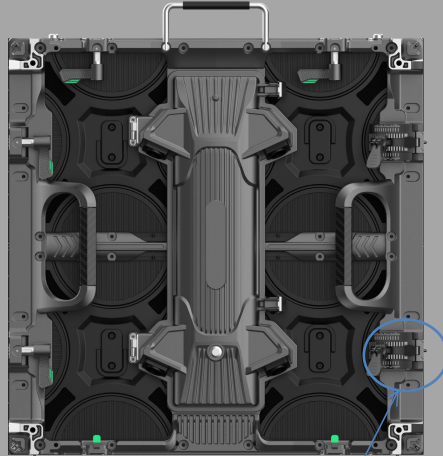

500S&1000S specification

P3.91/P4.81/P2.976/P2.604

product name	500×500-S indoor&outdoor Cabinet 500×1000-S indoor&outdoor Cabinet
Module specification	250mmx250mm P3.91/P4.81/P2.976/P2.604
Cabinet Size	500x500、 500mm×1000mm×62mm
Weight	500x500 is 2.85kg、 1000x500 is 4.3kg (Aluminum door)
Cabinet Color	Silver
Door Color	Silver
Installation	Hoisting and fixed installation
Single box Module number	500x500 is Four modules per Cabinet 、 1000x500 is Eight modules per Cabinet
Environment	(IP65) Outdoor- Ip65 or Indoor
Standard accessories	door plank、 handle 、 locating pins 、 quicklocks 、 power strip, connectingpiece

1 500S Box appearance

Straight Cabinet

Arc Cabinet

45° Cabinet

The 45-degree special lock can be quickly disassembled to achieve 45-degree + straight + arc function switching

2 1000-S Box appearance

Straight Cabinet

Arc Cabinet

45° Cabinet

→ The 45-degree special lock can be quickly disassembled to achieve 45-degree + straight + arc function switching

2 Hoisting and fixed installation

1 Cabinet Features

The cabinet is lightweight
500S cabinet 2.85KG 1000S cabinet 4.3KG

The S cabinet can be assembled with the N cabinet

500N

500S

9

45° Assembly of straight screen

The 45-degree cabinet can be replaced with an L block to achieve flat function switching

10 / 45° Screen

1.1 Spacing series