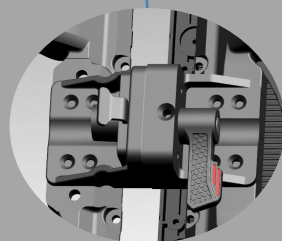

1 500S Box appearance

Straight Cabinet

Arc Cabinet

45° Cabinet

The 45-degree special lock can be quickly disassembled to achieve 45-degree + straight + arc function switching

2 1000-S Box appearance

Straight Cabinet

The S cabinet can be assembled with the N cabinet

500N

500S

9

45° Assembly of straight screen

The 45-degree cabinet can be replaced with an L block to achieve flat function switching

10 / 45° Screen

1.1 Spacing series