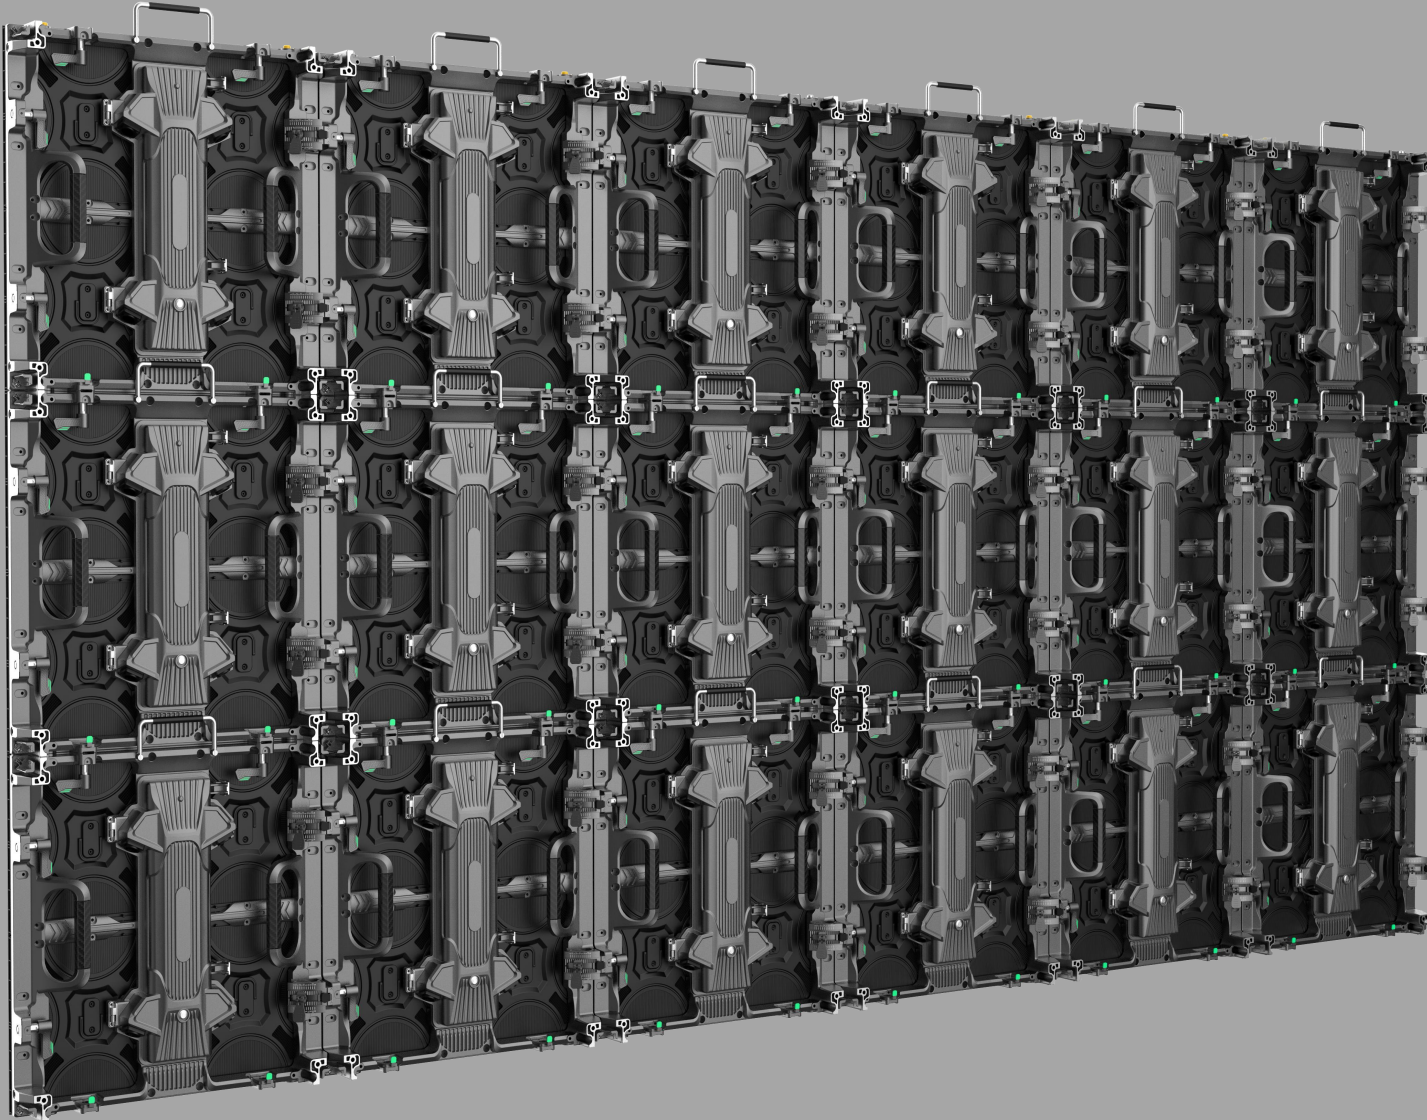

500S&1000S specification

P3.91/P4.81/P2.976/P2.604

product name	500×500-S indoor&outdoor Cabinet 500×1000-S indoor&outdoor Cabinet
Module specification	250mmx250mm P3.91/P4.81/P2.976/P2.604
Cabinet Size	500x500、 500mm×1000mm×62mm
Weight	500x500 is 2.85kg、 1000x500 is 4.3kg (Aluminum door)
Cabinet Color	Silver
Door Color	Silver
Installation	Hoisting and fixed installation
Single box Module number	500x500 is Four modules per Cabinet 、 1000x500 is Eight modules per Cabinet
Environment	(IP65) Outdoor- Ip65 or Indoor
Standard accessories	door plank、 handle 、 locating pins 、 quicklocks 、 power strip, connectingpiece

1 500S Box appearance

Straight Cabinet

Arc Cabinet

45° Cabinet

The 45-degree special lock can be quickly disassembled to achieve 45-degree + straight + arc function switching

2 1000-S Box appearance

Straight Cabinet

Arc Cabinet

45° Cabinet

→ The 45-degree special lock can be quickly disassembled to achieve 45-degree + straight + arc function switching

2 Hoisting and fixed installation

1 Cabinet Features

The cabinet is lightweight
500S cabinet 2.85KG 1000S cabinet 4.3KG