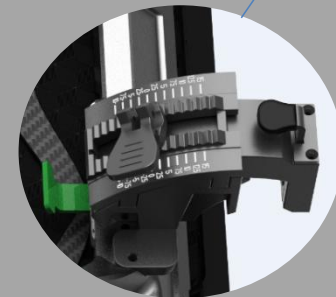

500S&1000S specification

P3.91/P4.81/P2.976/P2.604

product name	500×500-S indoor&outdoor Cabinet 500×1000-S indoor&outdoor Cabinet
Module specification	250mmx250mm P3.91/P4.81/P2.976/P2.604
Cabinet Size	500x500、 500mm×1000mm×62mm
Weight	500x500 is 2.85kg、 1000x500 is 4.3kg (Aluminum door)
Cabinet Color	Silver
Door Color	Silver
Installation	Hoisting and fixed installation
Single box Module number	500x500 is Four modules per Cabinet 、 1000x500 is Eight modules per Cabinet
Environment	(IP65) Outdoor- Ip65 or Indoor
Standard accessories	door plank、 handle 、 locating pins 、 quicklocks 、 power strip, connectingpiece

1 500S Box appearance

Straight Cabinet

Arc Cabinet

45° Cabinet

The 45-degree special lock can be quickly disassembled to achieve 45-degree + straight + arc function switching

2 1000-S Box appearance

Straight Cabinet

Arc Cabinet

45° Cabinet

→ The 45-degree special lock can be quickly disassembled to achieve 45-degree + straight + arc function switching

2 Hoisting and fixed installation

1 Cabinet Features

The cabinet is lightweight
500S cabinet 2.85KG 1000S cabinet 4.3KG

The S cabinet can be assembled with the N cabinet

500N

500S

9

45° Assembly of straight screen

The 45-degree cabinet can be replaced with an L block to achieve flat function switching

10 / 45° Screen

1.1 Spacing series