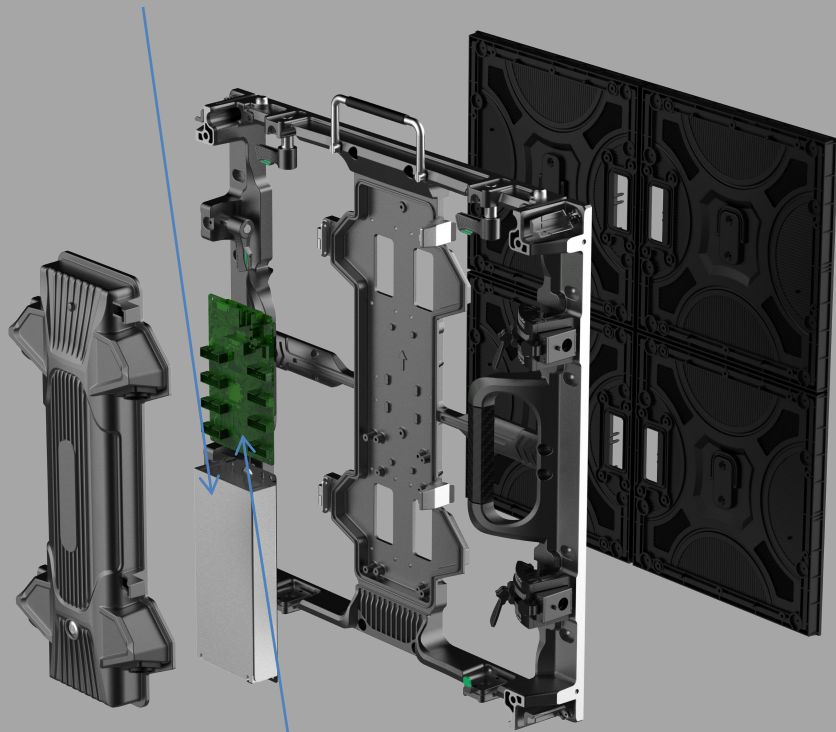

Module front and rear maintenance cabinet Adorption Magnet

1PCS Power Supply

systemboard