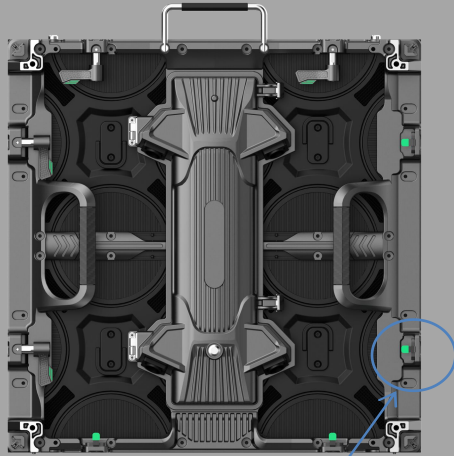

500S&1000S specification

P3.91/P4.81/P2.976/P2.604

product name	500×500-S indoor&outdoor Cabinet 500×1000-S indoor&outdoor Cabinet
Module specification	250mmx250mm P3.91/P4.81/P2.976/P2.604
Cabinet Size	500x500、 500mm×1000mm×62mm
Weight	500x500 is 2.85kg、 1000x500 is 4.3kg (Aluminum door)
Cabinet Color	Silver
Door Color	Silver
Installation	Hoisting and fixed installation
Single box Module number	500x500 is Four modules per Cabinet 、 1000x500 is Eight modules per Cabinet
Environment	(IP65) Outdoor- Ip65 or Indoor
Standard accessories	door plank、 handle 、 locating pins 、 quicklocks 、 power strip, connectingpiece

1 500S Box appearance

Straight Cabinet

Arc Cabinet

45° Cabinet

The 45-degree special lock can be quickly disassembled to achieve 45-degree + straight + arc function switching

2 1000-S Box appearance

Straight Cabinet

Arc Cabinet

45° Cabinet

→ The 45-degree special lock can be quickly disassembled to achieve 45-degree + straight + arc function switching

2 Hoisting and fixed installation

1 Cabinet Features

The cabinet is lightweight
500S cabinet 2.85KG 1000S cabinet 4.3KG

The S cabinet can be assembled with the N cabinet

500N

500S

9

45° Assembly of straight screen

The 45-degree cabinet can be replaced with an L block to achieve flat function switching

10 / 45° Screen

1.1 Spacing series