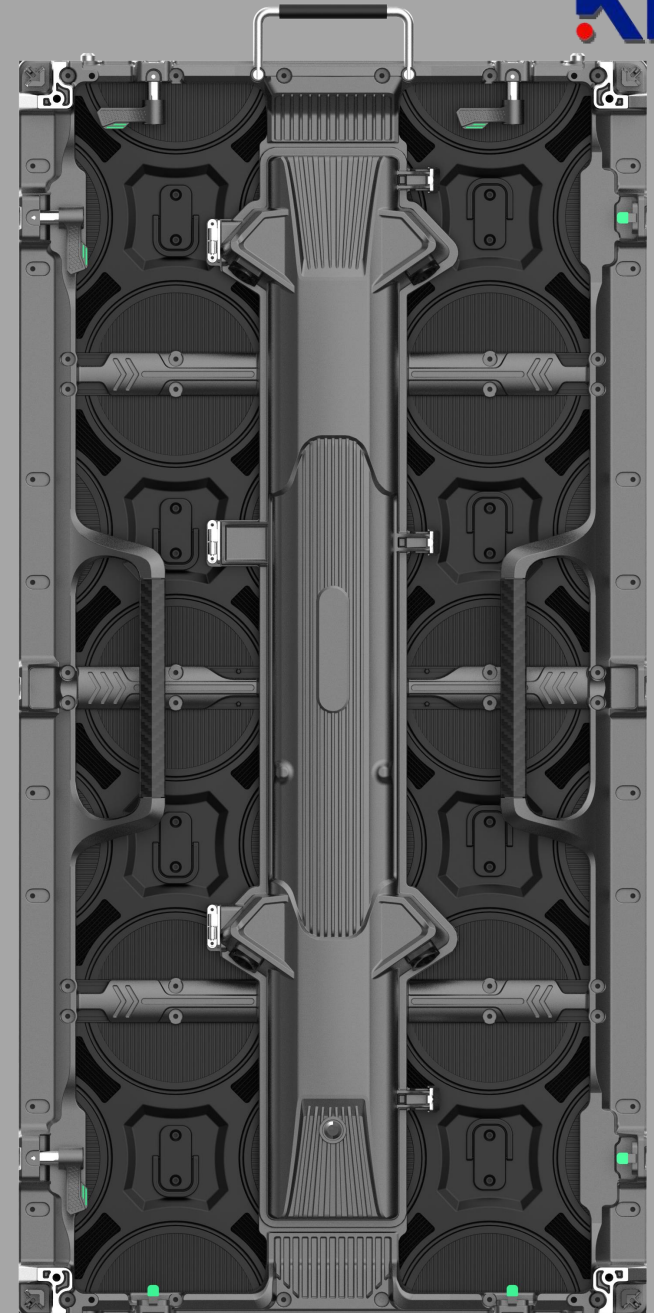

500S&1000S specification

P3.91/P4.81/P2.976/P2.604

product name	500×500-S indoor&outdoor Cabinet 500×1000-S indoor&outdoor Cabinet
Module specification	250mmx250mm P3.91/P4.81/P2.976/P2.604
Cabinet Size	500x500、 500mm×1000mm×62mm
Weight	500x500 is 2.85kg、 1000x500 is 4.3kg (Aluminum door)
Cabinet Color	Silver
Door Color	Silver
Installation	Hoisting and fixed installation
Single box Module number	500x500 is Four modules per Cabinet 、 1000x500 is Eight modules per Cabinet
Environment	(IP65) Outdoor- Ip65 or Indoor
Standard accessories	door plank、 handle 、 locating pins 、 quicklocks 、 power strip, connectingpiece

1 500S Box appearance

Straight Cabinet

Arc Cabinet

45° Cabinet

The 45-degree special lock can be quickly disassembled to achieve 45-degree + straight + arc function switching

2 1000-S Box appearance

Straight Cabinet

Arc Cabinet

45° Cabinet

→ The 45-degree special lock can be quickly disassembled to achieve 45-degree + straight + arc function switching

2 Hoisting and fixed installation

1 Cabinet Features

The cabinet is lightweight
500S cabinet 2.85KG 1000S cabinet 4.3KG

The S cabinet can be assembled with the N cabinet

500N

500S

9

45° Assembly of straight screen

The 45-degree cabinet can be replaced with an L block to achieve flat function switching

10 / 45° Screen

1.1 Spacing series