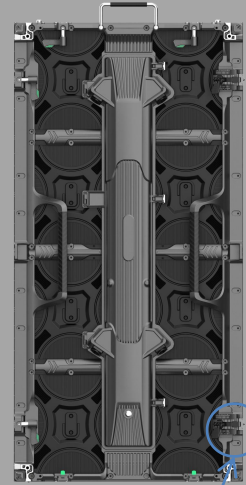

500S&1000S specification

P3.91/P4.81/P2.976/P2.604

product name	500×500-S indoor&outdoor Cabinet 500×1000-S indoor&outdoor Cabinet
Module specification	250mmx250mm P3.91/P4.81/P2.976/P2.604
Cabinet Size	500x500、 500mm×1000mm×62mm
Weight	500x500 is 2.85kg、 1000x500 is 4.3kg (Aluminum door)
Cabinet Color	Silver
Door Color	Silver
Installation	Hoisting and fixed installation
Single box Module number	500x500 is Four modules per Cabinet 、 1000x500 is Eight modules per Cabinet
Environment	(IP65) Outdoor- Ip65 or Indoor
Standard accessories	door plank、 handle 、 locating pins 、 quicklocks 、 power strip, connectingpiece

1 500S Box appearance

Straight Cabinet

Arc Cabinet

45° Cabinet

The 45-degree special lock can be quickly disassembled to achieve 45-degree + straight + arc function switching

2 1000-S Box appearance

Straight Cabinet

Arc Cabinet

45° Cabinet

→ The 45-degree special lock can be quickly disassembled to achieve 45-degree + straight + arc function switching

2 Hoisting and fixed installation

1 Cabinet Features

The cabinet is lightweight
500S cabinet 2.85KG 1000S cabinet 4.3KG

The S cabinet can be assembled with the N cabinet

500N

500S

9

45° Assembly of straight screen

The 45-degree cabinet can be replaced with an L block to achieve flat function switching

10 / 45° Screen

1.1 Spacing series